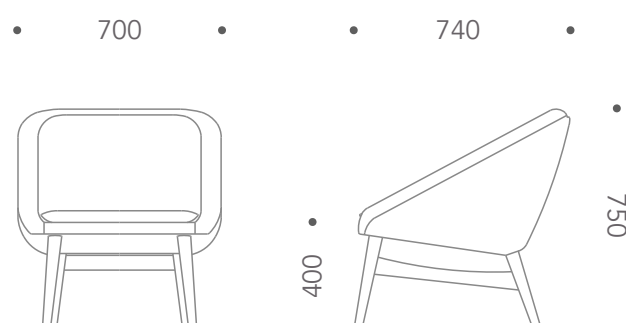

*Customer own fabrics and leathers available on requests
*Seat cushion could be upholstered with different fabrics or leathers upon requests. Consult us for more details