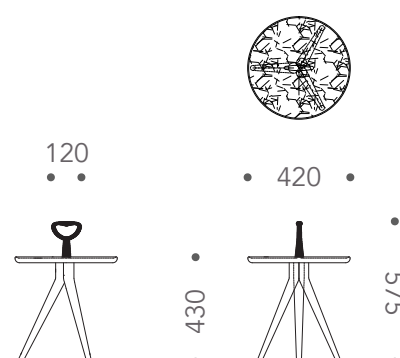

*Marble is a natural materials, which has a beautiful structure made up of deep green venations. Each tabletop has a unique appearance and can vary from batch to batch. We cannot that the venations of a tabletop will 100% match if marble materials are ordered again at a later date.