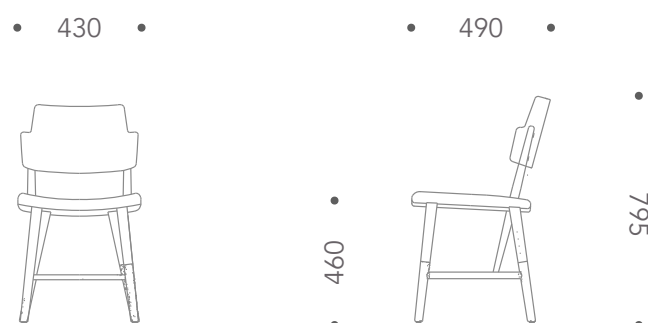

JMT Leathers

L3
Milano

L4
Troon

*Customer own fabrics and leathers available on requests
*If you order more than 20 pieces (MOQ for special color), we could customize color on legs to match your upholstery materials. Consult us for more details